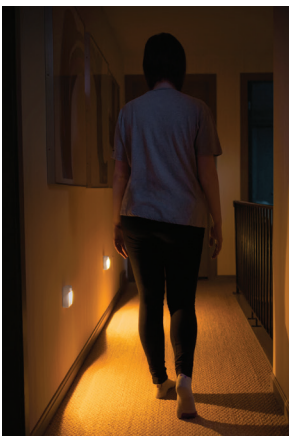

Wireless Motion Sensor Amber Stick Anywhere Light

Item # **MB720A**

Key Features

- **Motion Sensor Activated:** The Amber Stick Anywhere Light instantly turns on when it detects motion from up to 15 feet away. The light sensor helps to prevent light from activating in daylight.
- **Easy to Install:** No wires = quick and easy installation in under 5 minutes; no electrician required.
- **Energy Efficient:** Our high quality LEDs never need to be replaced. It's so efficient, you will get more than 80 hours of light on one set of batteries.
- **Bright LEDs:** The LED directs 20 lumens of sleep-friendly amber light downward to light pathways and stairs.
- **Multipurpose:** Automatic night light for bedrooms, hallways and bathrooms.
- **Durable, Weather Resistant:** Tight seals and UV resistant material allow the Mr Beams Amber Stick Anywhere Lights to work in all weather conditions.

Light Output	Light Coverage	Batteries
20 Lumens	10 Sq ft	AA 4x (not included)
Auto Shut Off	30 Seconds	
Motion Sensing Range	10-15 ft	
Warranty	1 Year	

MR BEAMS®
Surprisingly Bright Light Anywhere

www.mrbeams-nordic.com