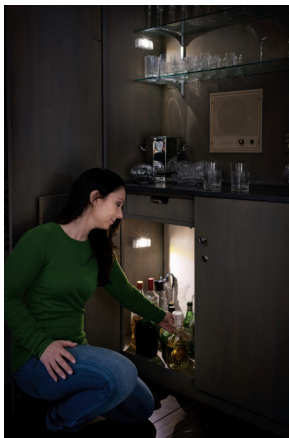

Wireless Motion Sensor Stick Anywhere Lights

Item # **MB700**

Key Features

- **Motion Sensor Activated:** The Stick Anywhere Light instantly turns on when it detects motion from up to 15 feet away. The light sensor helps to prevent light from activating in daylight.
- **Easy to Install:** No wires = quick and easy installation in under 5 minutes; no electrician required.
- **Energy Efficient:** Our high quality LEDs never need to be replaced. It's so efficient, you will get more than 40 hours of light on one set of batteries.
- **Bright LEDs:** The LED directs 15 lumens of neutral white light downward to light pathways and stairs.
- **Multipurpose:** Automatic Night Light, Hallways Lights, Bathroom Lights, Pantry Lights, Cabinet Lights.

Light Output	Light Coverage	Batteries
15 Lumens	10 Sq ft	AAA 4X (not included)
Auto Shut Off	20 Seconds	
Motion Sensing Range	10-15 ft	
Warranty	1 Year	

MR BEAMS®
Surprisingly Bright Light Anywhere

www.mrbeams-nordic.com