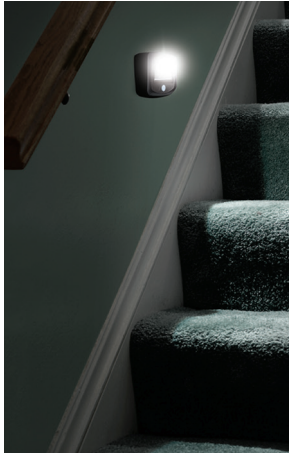

Wireless Motion Sensor LED Step/Deck Light

Item #
MB520 Dark Brown
MB530 White

Key Features

- **Motion/Light Sensor:** The Stair/Step Light instantly turns on when it detects motion from up to 15 feet away. The light sensor helps to prevent light from activating in daylight.
- **Easy to Install:** No wires = quick and easy installation in under 5 minutes; no electrician required.
- **Energy Efficient:** Our high quality LEDs never need to be replaced. It's so efficient, you will get more than 50 hours of light on one set of batteries.
- **Bright LEDs:** The bright, powerful LED provides 35 lumens of light. Special design allows light to reflect off housing to direct light downward.
- **Multipurpose:** Motion sensing lighting can brighten up patios, decks, stairwells, hallways, walkway, porches, steps, staircases, entrance/exits, and stairs. Perfect for bathroom or children's room nightlight.
- **Glow Mode Option:** Emits soft glow when darkness is sensed for safety.
- **Durable, Weather Resistant:** Tight seals and UV resistant material allow the Mr. Beams Step/Stair Light to work in all weather conditions.

Light Output	Light Coverage	Batteries
35 Lumens	120 Sq ft	C 3X (not included)
Auto Shut Off		20 or 60 Seconds
Motion Sensing Range		10-15 ft
Warranty		1 Year

MR BEAMS[®]
 Surprisingly Bright Light Anywhere