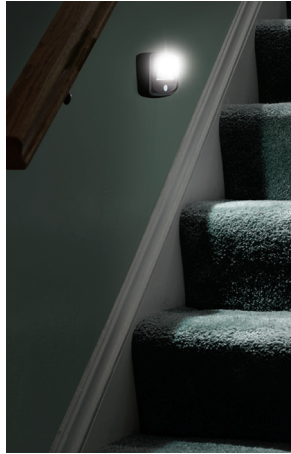

Wireless Motion Sensor LED Step/Deck Light

Item #
MB520 Dark Brown
MB530 White

Key Features

- **Motion/Light Sensor:** The Stair/Step Light instantly turns on when it detects motion from up to 15 feet away. The light sensor helps to prevent light from activating in daylight.
- **Easy to Install:** No wires = quick and easy installation in under 5 minutes; no electrician required.
- **Energy Efficient:** Our high quality LEDs never need to be replaced. It's so efficient, you will get more than 50 hours of light on one set of batteries.
- **Bright LEDs:** The bright, powerful LED provides 35 lumens of light. Special design allows light to reflect off housing to direct light downward.
- **Multipurpose:** Motion sensing lighting can brighten up patios, decks, stairwells, hallways, walkway, porches, steps, staircases, entrance/exits, and stairs. Perfect for bathroom or children's room nightlight.
- **Glow Mode Option:** Emits soft glow when darkness is sensed for safety.
- **Durable, Weather Resistant:** Tight seals and UV resistant material allow the Mr. Beams Step/Stair Light to work in all weather conditions.

Light Output	Light Coverage	Batteries
35 Lumens	120 Sq ft	C 3X (not included)
Auto Shut Off		20 or 60 Seconds
Motion Sensing Range		10-15 ft
Warranty		1 Year

MR BEAMS[®]
 Surprisingly Bright Light Anywhere