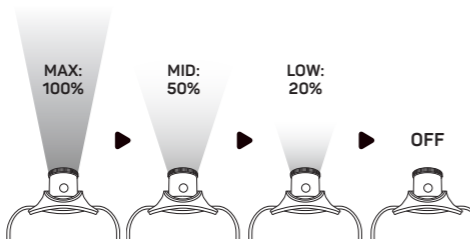

## PH8R

HEADLAMP

ON ► ON ► ON ► OFF

MAGNETIC  
USB CHARGE

MADE FOR BUILDERS

2 METER  
DROP TEST

**RANCEO**

Copenhagen, Denmark