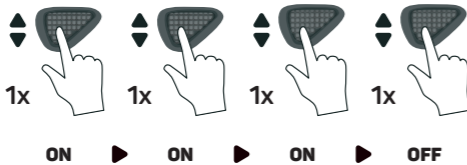

USER MANUAL

SEE5 HEADLAMP

RANCEO

THE PRODUCTS

FLASHLIGHTS

RANCEO **PT2** FLASHLIGHT

320 Lumens
10:30 Hours
245 Meters

8 YEAR WARRANTY
10 YEAR SPARE PARTS SUPPORT