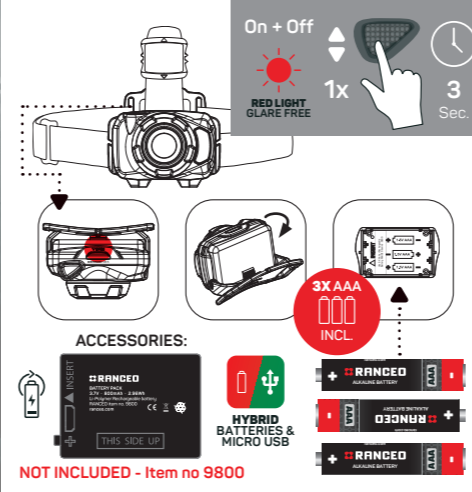

USER MANUAL

SEE5 HEADLAMP

RANCEO

THE PRODUCTS

FLASHLIGHTS

RANCEO **PT2** FLASHLIGHT

320 Lumens
10:30 Hours
245 Meters

8 YEAR WARRANTY
10 YEAR SPARE PARTS SUPPORT