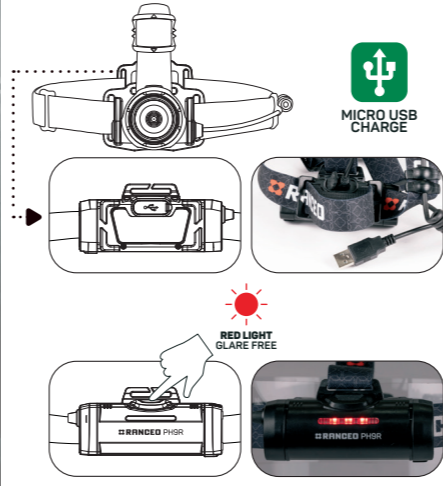

USER MANUAL

PH9R HEADLAMP

ON ▶ ON ▶ ON ▶ OFF

MADE FOR BUILDERS

RANCED
Copenhagen, Denmark
+45 38 71 69 59

Discover other products at:
ranceo.com

RANCEO

THE PRODUCTS