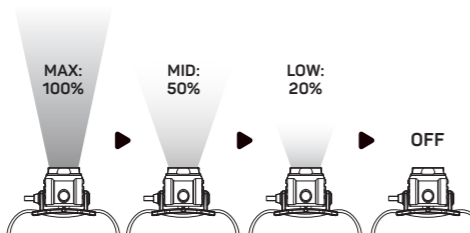

MADE FOR BUILDERS

RANCED
Copenhagen, Denmark
+45 38 71 69 59

Discover other products at:
ranceo.com